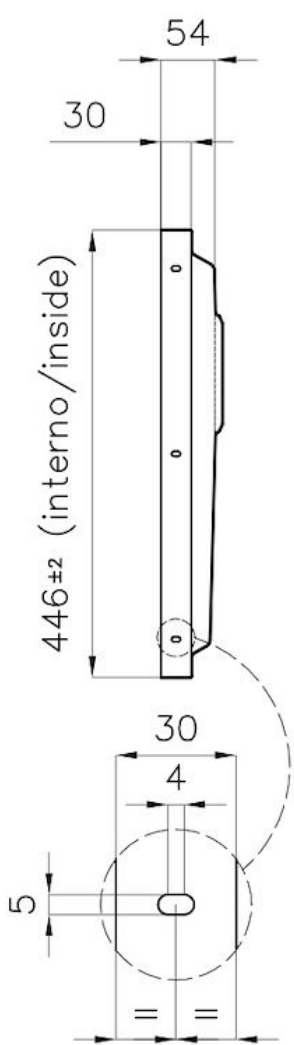

## Sink Phantom Base Copper

Recommended for 20 mm thickness

Kitchen Sinks

Code: 5555 248

---

Dimensions 546 x 446 mm

---

Number of bowls 1 bowl

---

Bowl dimension 506 x 406 mm

---

Built-in hole View technical data sheet

---

Standard fittings Drain, Foster overflow and universal corrugated pipe (for installing different overflows), Boxed packing

---

Waste fitting

3,5" drain

Notes:

For 20 mm thick sheets

## TECHNICAL DATA

DETTAGLIO PER TROPPO PIENO / OVERFLOW DETAILS