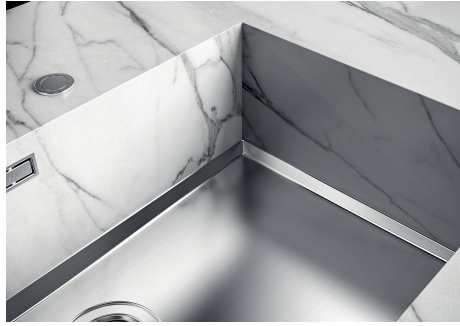

GALLERY

OPTIONAL ACCESSORIES

Griglia Black
8100 652

Stainless steel plate rack
8100 201